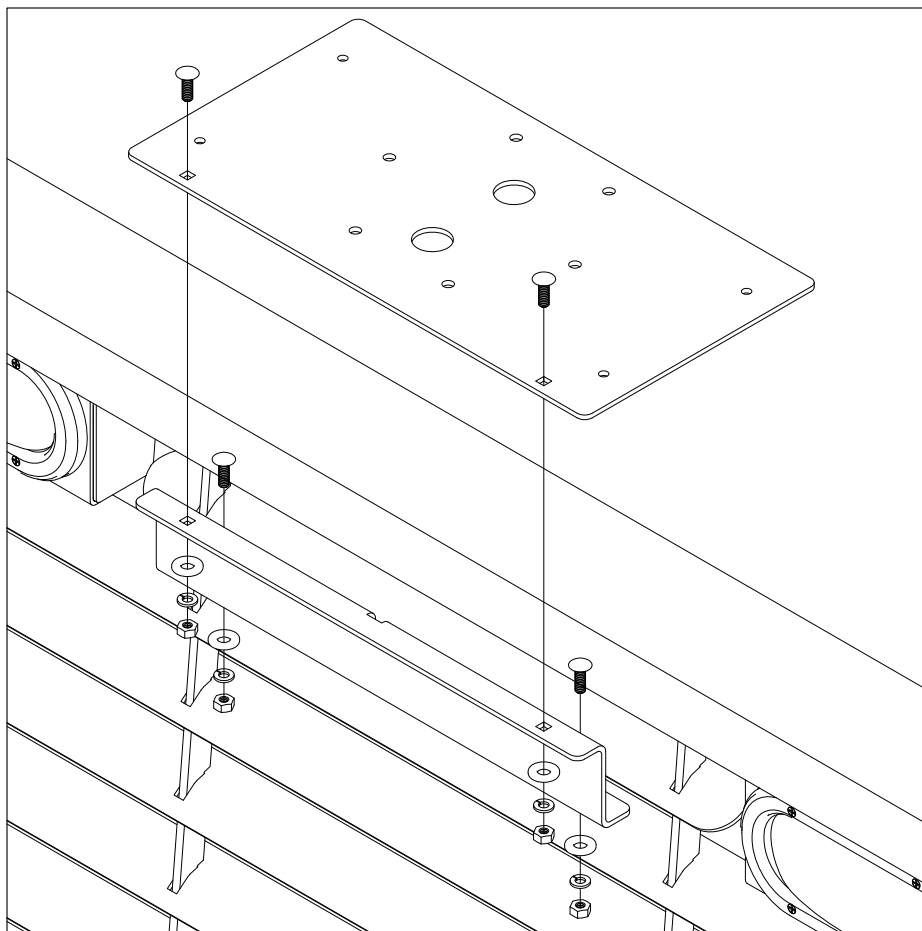

www.turnoverball.com

HARDWARE LIST		QTY.
	1/4" CARRIAGE BOLT	4
	1/4" WASHER	4
	1/4" LOCK WASHER	4
	1/4" NUT	4
LIGHT BAR PLATFORM		
		1
LIGHT BAR BRACKET		
		1

EXAMPLES OF POSSIBLE INSTALL SCENARIOS.

7500-6105 08 20 2015
 Copyright 2015
 B&W Trailer Hitches
 ALL RIGHTS RESERVED